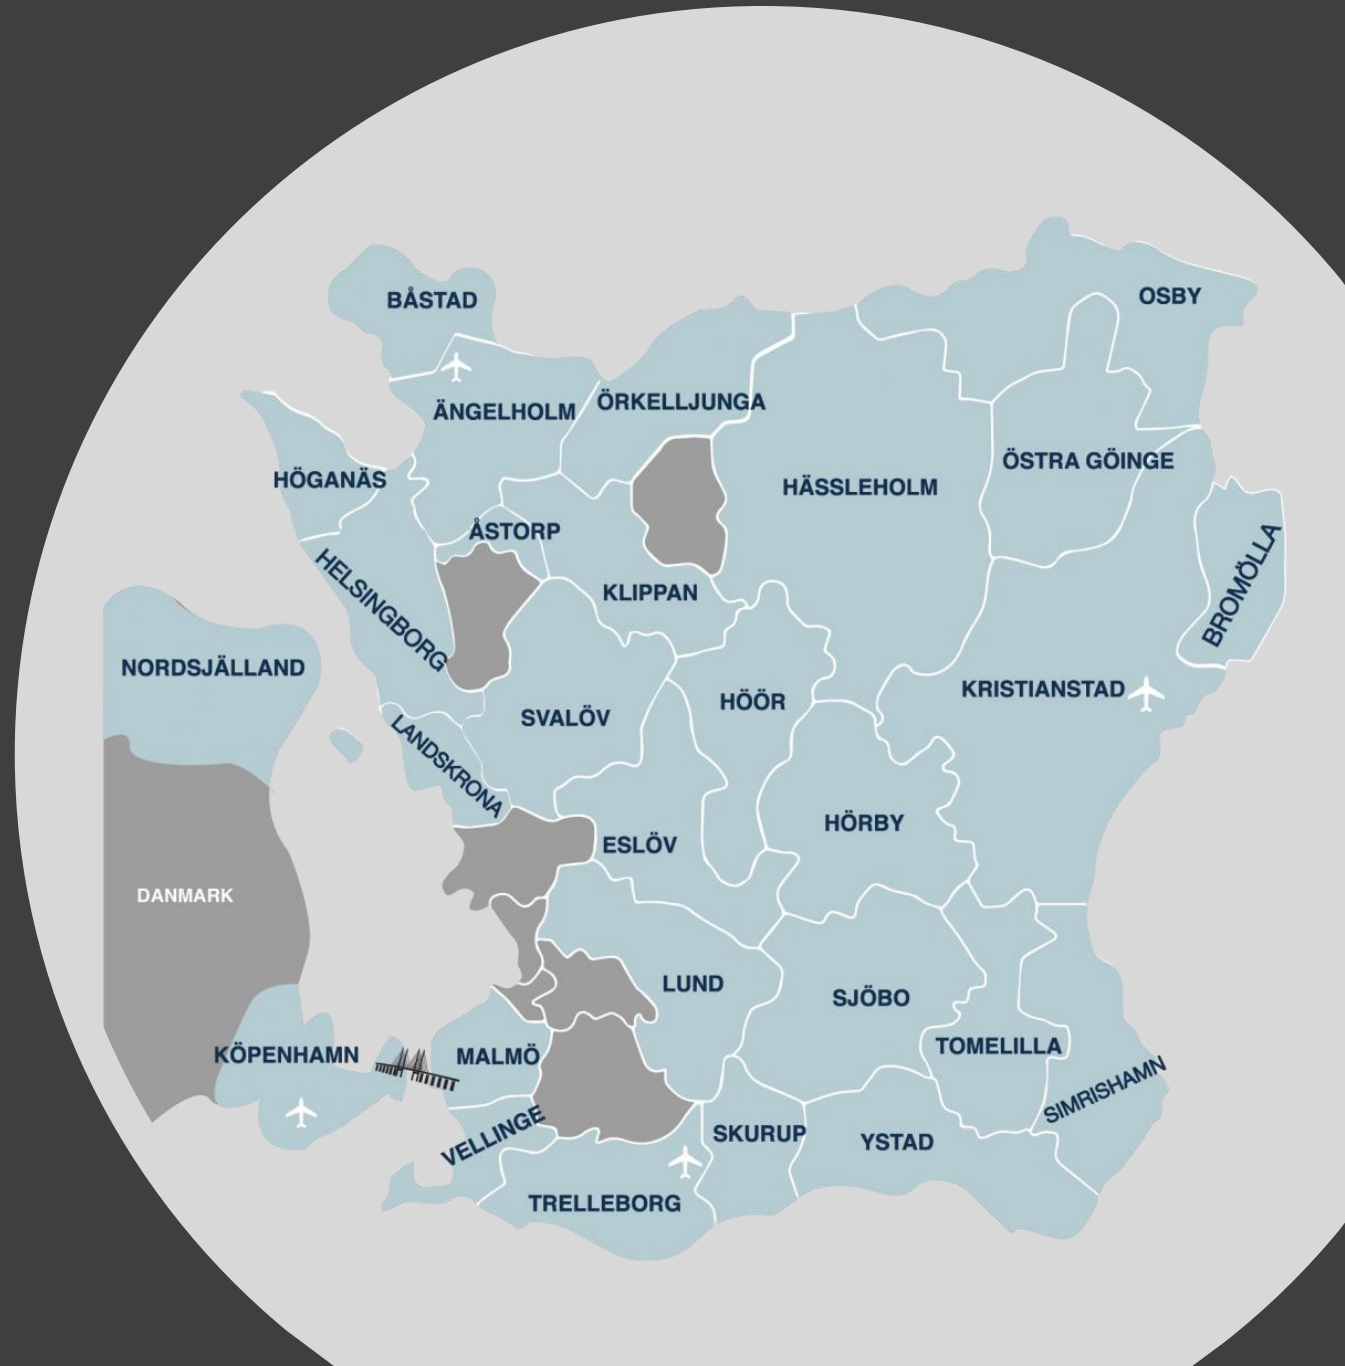

A hand is shown from the side, with the palm facing left. The hand is painted with a yellow and blue color scheme, reminiscent of the Swedish flag. The fingers are yellow, and the palm and wrist are blue. A white circle with a thin blue border is positioned over the palm area, containing the text "Sverigecupen".

Sverigecupen

www.alamy.com - CWG3P6

berlinernandball

Offizielles Magazin des Hauptstadt-Handballs

hvberlin.de

International handbollscup

Regiondomare

Peter Anderberg Tävling